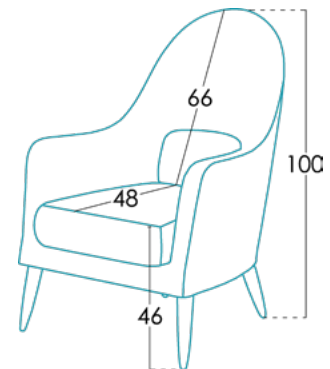

Packaging

Packaging made up of shrink wrap and edge protectors.

The packaging comes along with the design. We always optimize it, so that it takes up as little space as possible and it is easy to carry it, avoiding the use of unnecessary packing material.